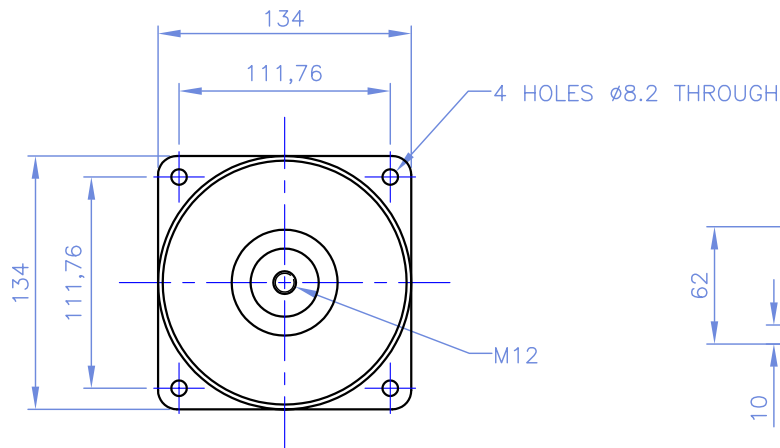

ED131 LOW PROFILE FOOT MOUNT

DIMENSIONS IN mm

RATING	LOAD PER MOUNT Kg
ED131-XXX-YY-35	15 - 80
ED131-XXX-YY-45	30 - 110
ED131-XXX-YY-55	40 - 150
ED131-XXX-YY-65	70 - 200
ED131-XXX-YY-75	90 - 250

DEFLECTION CAPABILITY

VERTICAL ± 12 mm
 RADIAL ± 8 mm

TYPICAL PERFORMANCE

NUMBERING SYSTEM

ED131-XXX-YY-ZZ