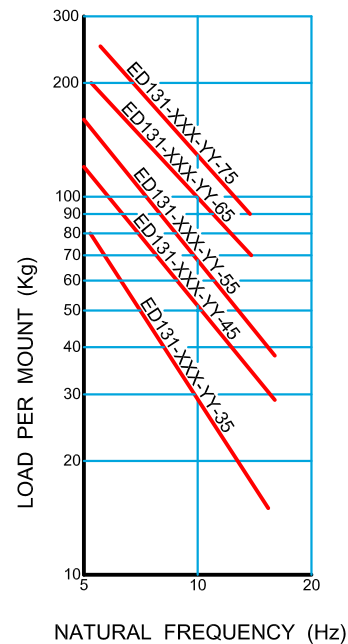

ED131 LOW PROFILE FOOT MOUNT

DIMENSIONS IN mm

RATING	LOAD PER MOUNT Kg
ED131-XXX-YY-35	15 - 80
ED131-XXX-YY-45	30 - 110
ED131-XXX-YY-55	40 - 150
ED131-XXX-YY-65	70 - 200
ED131-XXX-YY-75	90 - 250

DEFLECTION CAPABILITY

VERTICAL ± 12 mm
 RADIAL ± 8 mm

TYPICAL PERFORMANCE

NUMBERING SYSTEM

ED131-XXX-YY-ZZ