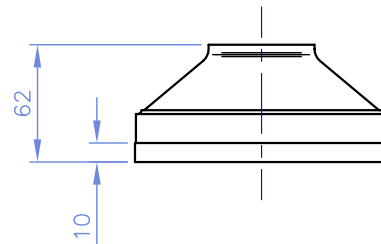

ED131 LOW PROFILE FOOT MOUNT

DIMENSIONS IN mm

RATING	LOAD PER MOUNT Kg
ED131-XXX-YY-35	15 - 80
ED131-XXX-YY-45	30 - 110
ED131-XXX-YY-55	40 - 150
ED131-XXX-YY-65	70 - 200
ED131-XXX-YY-75	90 - 250

DEFLECTION CAPABILITY

VERTICAL ± 12 mm
 RADIAL ± 8 mm

TYPICAL PERFORMANCE

NUMBERING SYSTEM

ED131-XXX-YY-ZZ